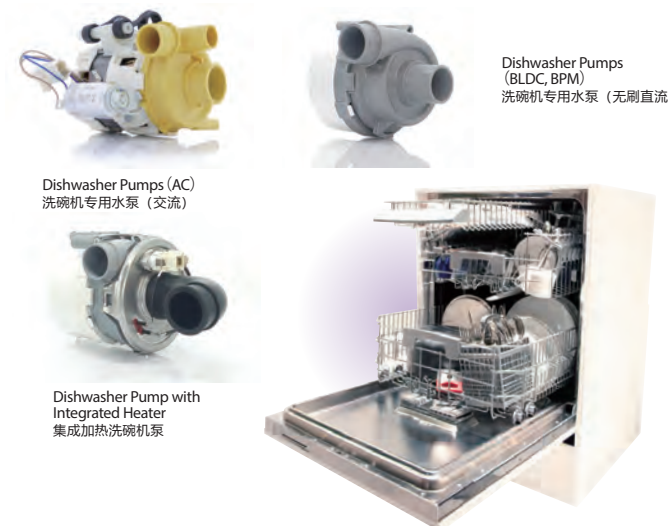

Washers/Dryers

洗衣机、烘干机

NIDEC SANKYO CORP. P42 | NIDEC TECHNO MOTOR CORP. P42 | NIDEC GLOBAL APPLIANCE EUROPE S.r.l. P50

Nidec provides a full range of motors, especially designed for various washing machines and dryers, which achieve the most advanced efficiency classes, standards, and new regulations. Full support to customers include expertise in motors and electronic drives and a worldwide network to serve every country. Increased efficiency for environment preservation, reduced noise and vibration for comfort of use, compact makes Nidec the preferred independent partner for advanced drive solution worldwide.

本公司可以提供适用于水平轴（滚筒式）、垂直轴（波轮式）的最新标准规格的电机。因高效率，低噪音得到全世界客户的好评。本公司也可以提供适用于世界各地的包括控制技术在内的综合性解决方案。其中在高端市场，通过投入使用有本公司的无刷直流电机技术的产品，可提供符合欧标等标准的高规格新产品提案。

Dishwashers

洗碗机

NIDEC GLOBAL APPLIANCE EUROPE S.r.l. P50

Nidec motorpumps for dishwashers are the result of deep knowledge and optimization in both electro-mechanic and hydraulic components. Outstanding results in vibration and noise performance are obtained thanks to optimization of magnetic configuration, allowing Nidec customers to achieve silent operation and low consumptions. Integration of heater is an available option.

通过对马达与水泵的结构设计进行了优化，本公司的洗碗机专用马达水泵现已成为一款具备市场竞争优势的产品。其中，振动与噪音方面的优势在于磁路的合理化设计使成品具备了静音与耗电低等特点。另外，洗碗机专用水泵还可以选择配备内置加热器。

Vacuum Cleaners

吸尘器

NIDEC CORP. P41

BLDC motor characteristic such as small, light-weight and high efficiency, completely meets the cleaner needs to be robotic cleaner and cordless cleaner (recent stick type cleaner), and it makes the cleaner performance much better.